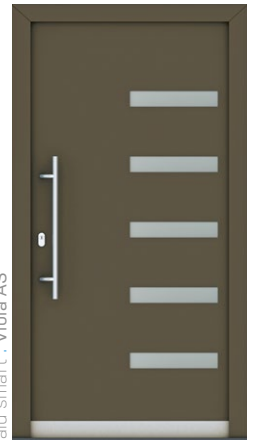

alu smart . Viola AS